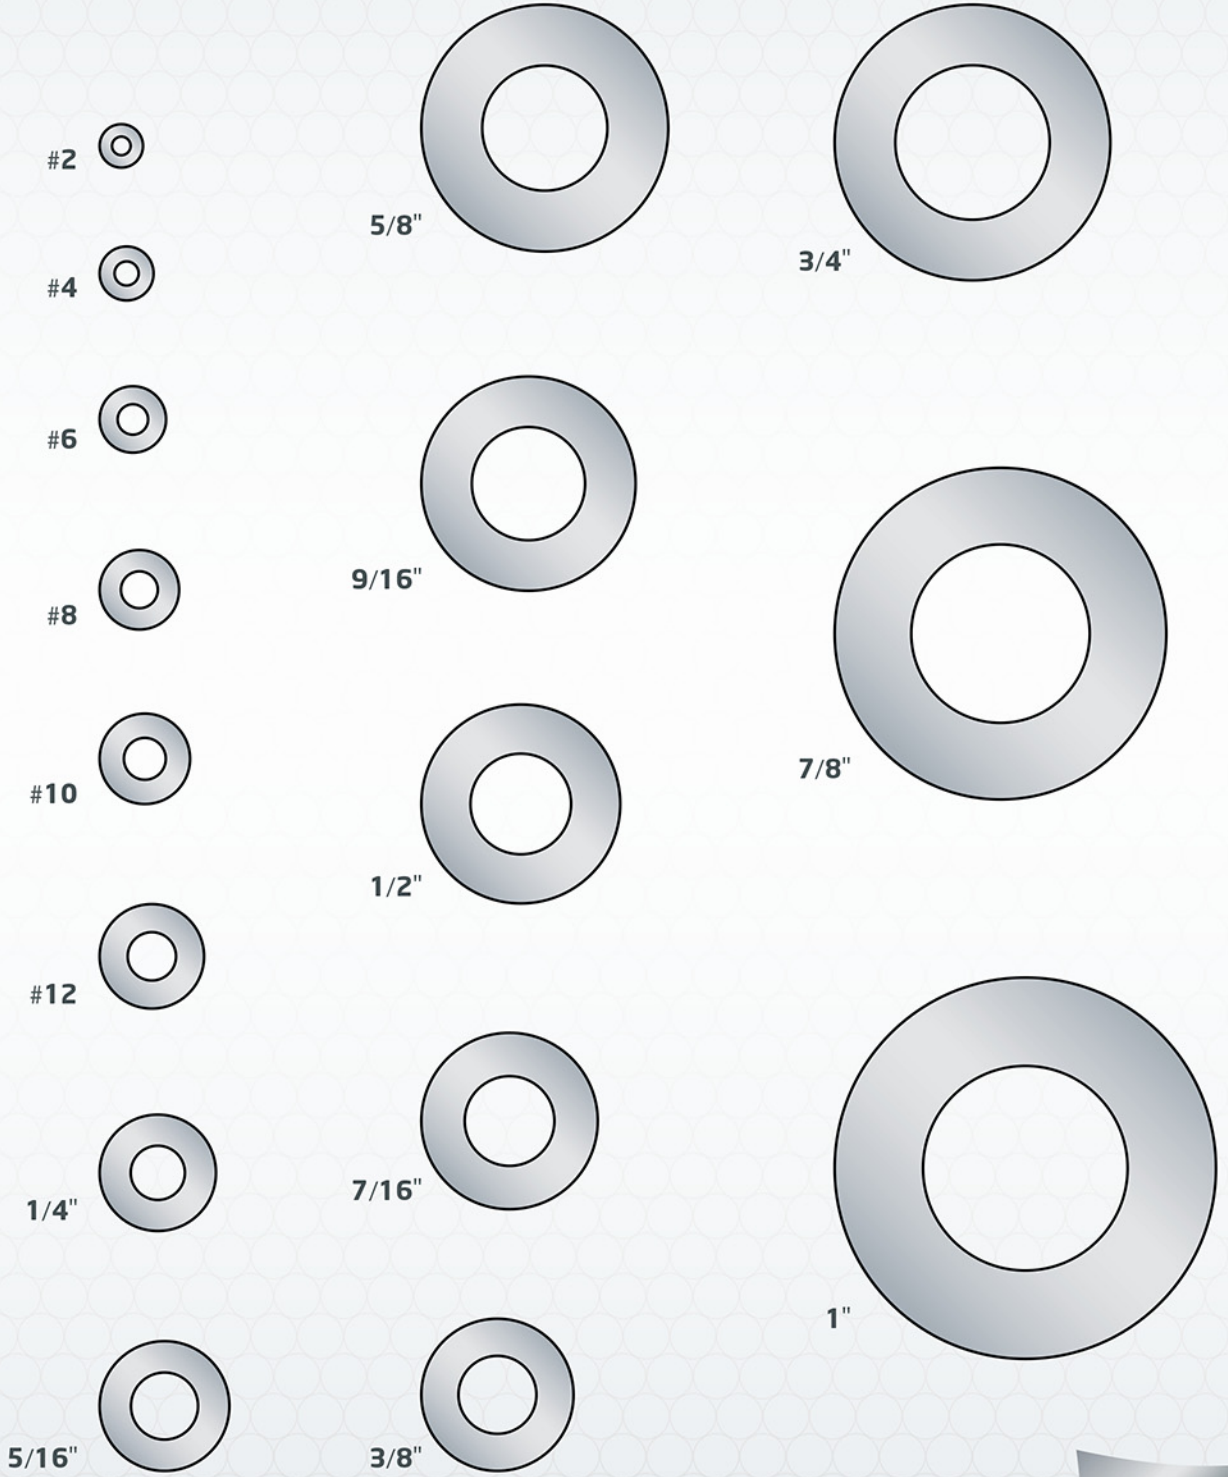

Flat Washer Size Chart

SAE

USE THIS SCALE ALONG
WITH WASHER DIAGRAMS
TO FIND WASHER SIZE
PRINT PAGE AT 100%
MEASURE ABOVE SCALE
TO VERIFY ACCURACY

TEL 631-273-8282 EMAIL swg@superiorwasher.com
WEB www.superiorwasher.com