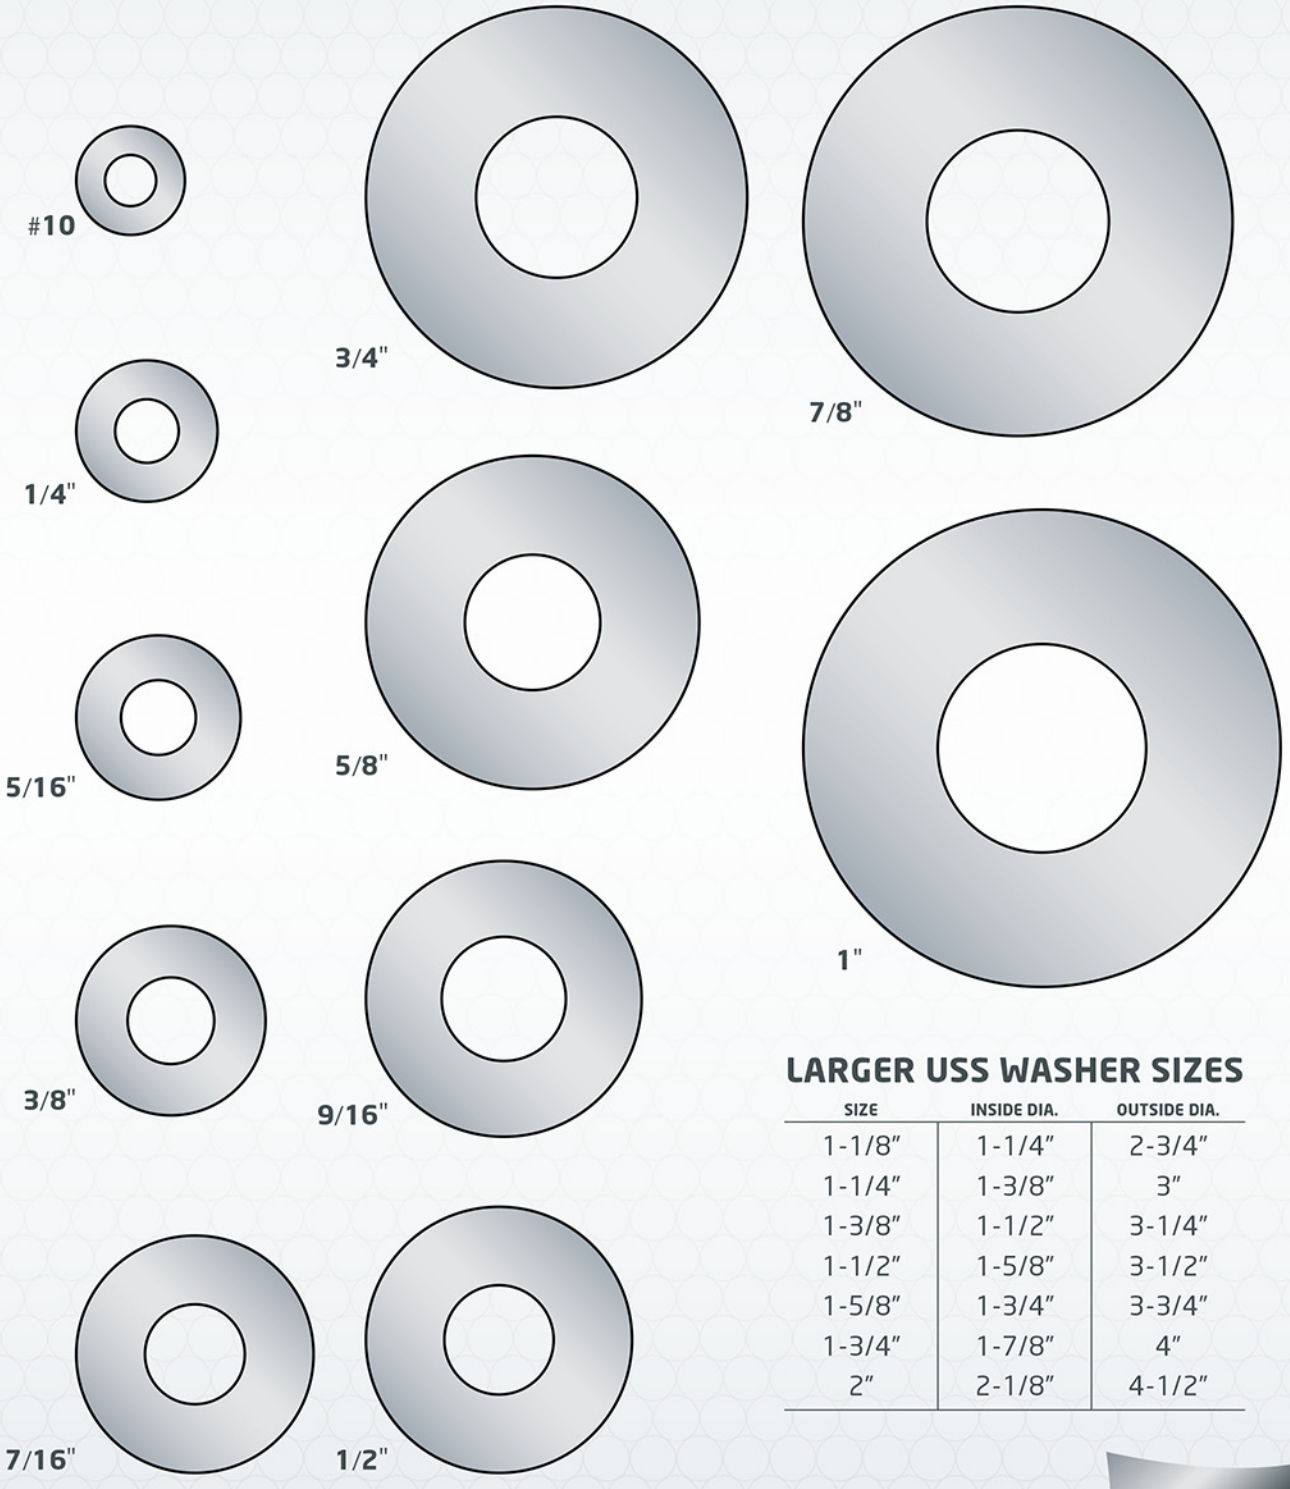

Flat Washer Size Chart USS

LARGER USS WASHER SIZES

| SIZE | INSIDE DIA. | OUTSIDE DIA. |
|--------|-------------|--------------|
| 1-1/8" | 1-1/4" | 2-3/4" |
| 1-1/4" | 1-3/8" | 3" |
| 1-3/8" | 1-1/2" | 3-1/4" |
| 1-1/2" | 1-5/8" | 3-1/2" |
| 1-5/8" | 1-3/4" | 3-3/4" |
| 1-3/4" | 1-7/8" | 4" |
| 2" | 2-1/8" | 4-1/2" |

USE THIS SCALE ALONG
WITH WASHER DIAGRAMS
TO FIND WASHER SIZE

PRINT PAGE AT 100%
MEASURE ABOVE SCALE
TO VERIFY ACCURACY

TEL 631-273-8282 EMAIL swg@superiorwasher.com
WEB www.superiorwasher.com